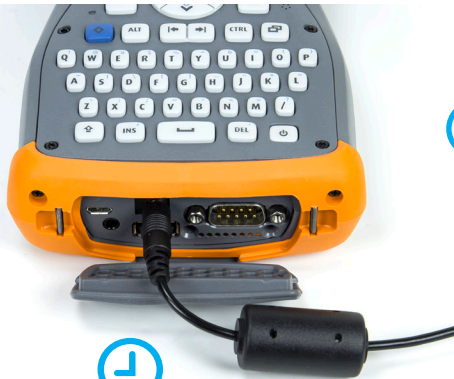

allegro³

1

CAUTION: The Allegro 3 is not sealed against water and dust when the battery door is not installed.

2

3

4-6
HOURS+

4

For additional support, visit
www.junipersys.com/support/Allegro-3
PN: 27645-01