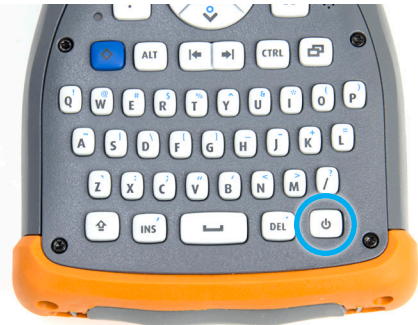

allegro³

1

CAUTION: The Allegro 3 is not sealed against water and dust when the battery door is not installed.

2

3

4-6
HOURS+

4

For additional support, visit
www.junipersys.com/support/Allegro-3
PN: 27645-01